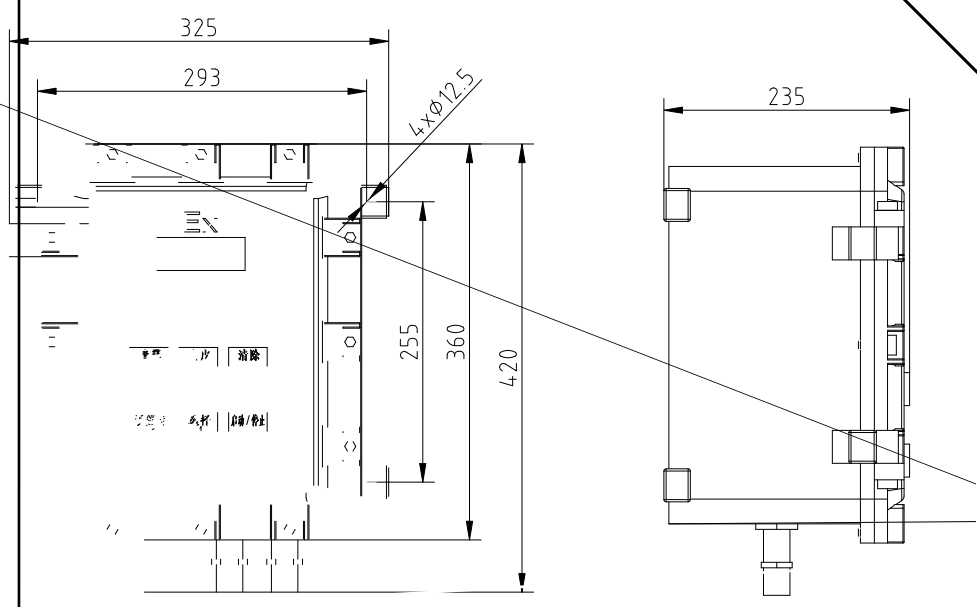

1.1

1 2

ExdII [Ia] IIC Ga) IIBT4Gb

FB-XK3101 N

■ 7 LED

■ RS232/RS485

■ 10 4 6 OC

■ Profi bus

■ 4-20mA/0-10V

■ DC12V/300mA ( )

■ — ( )

■

1.2